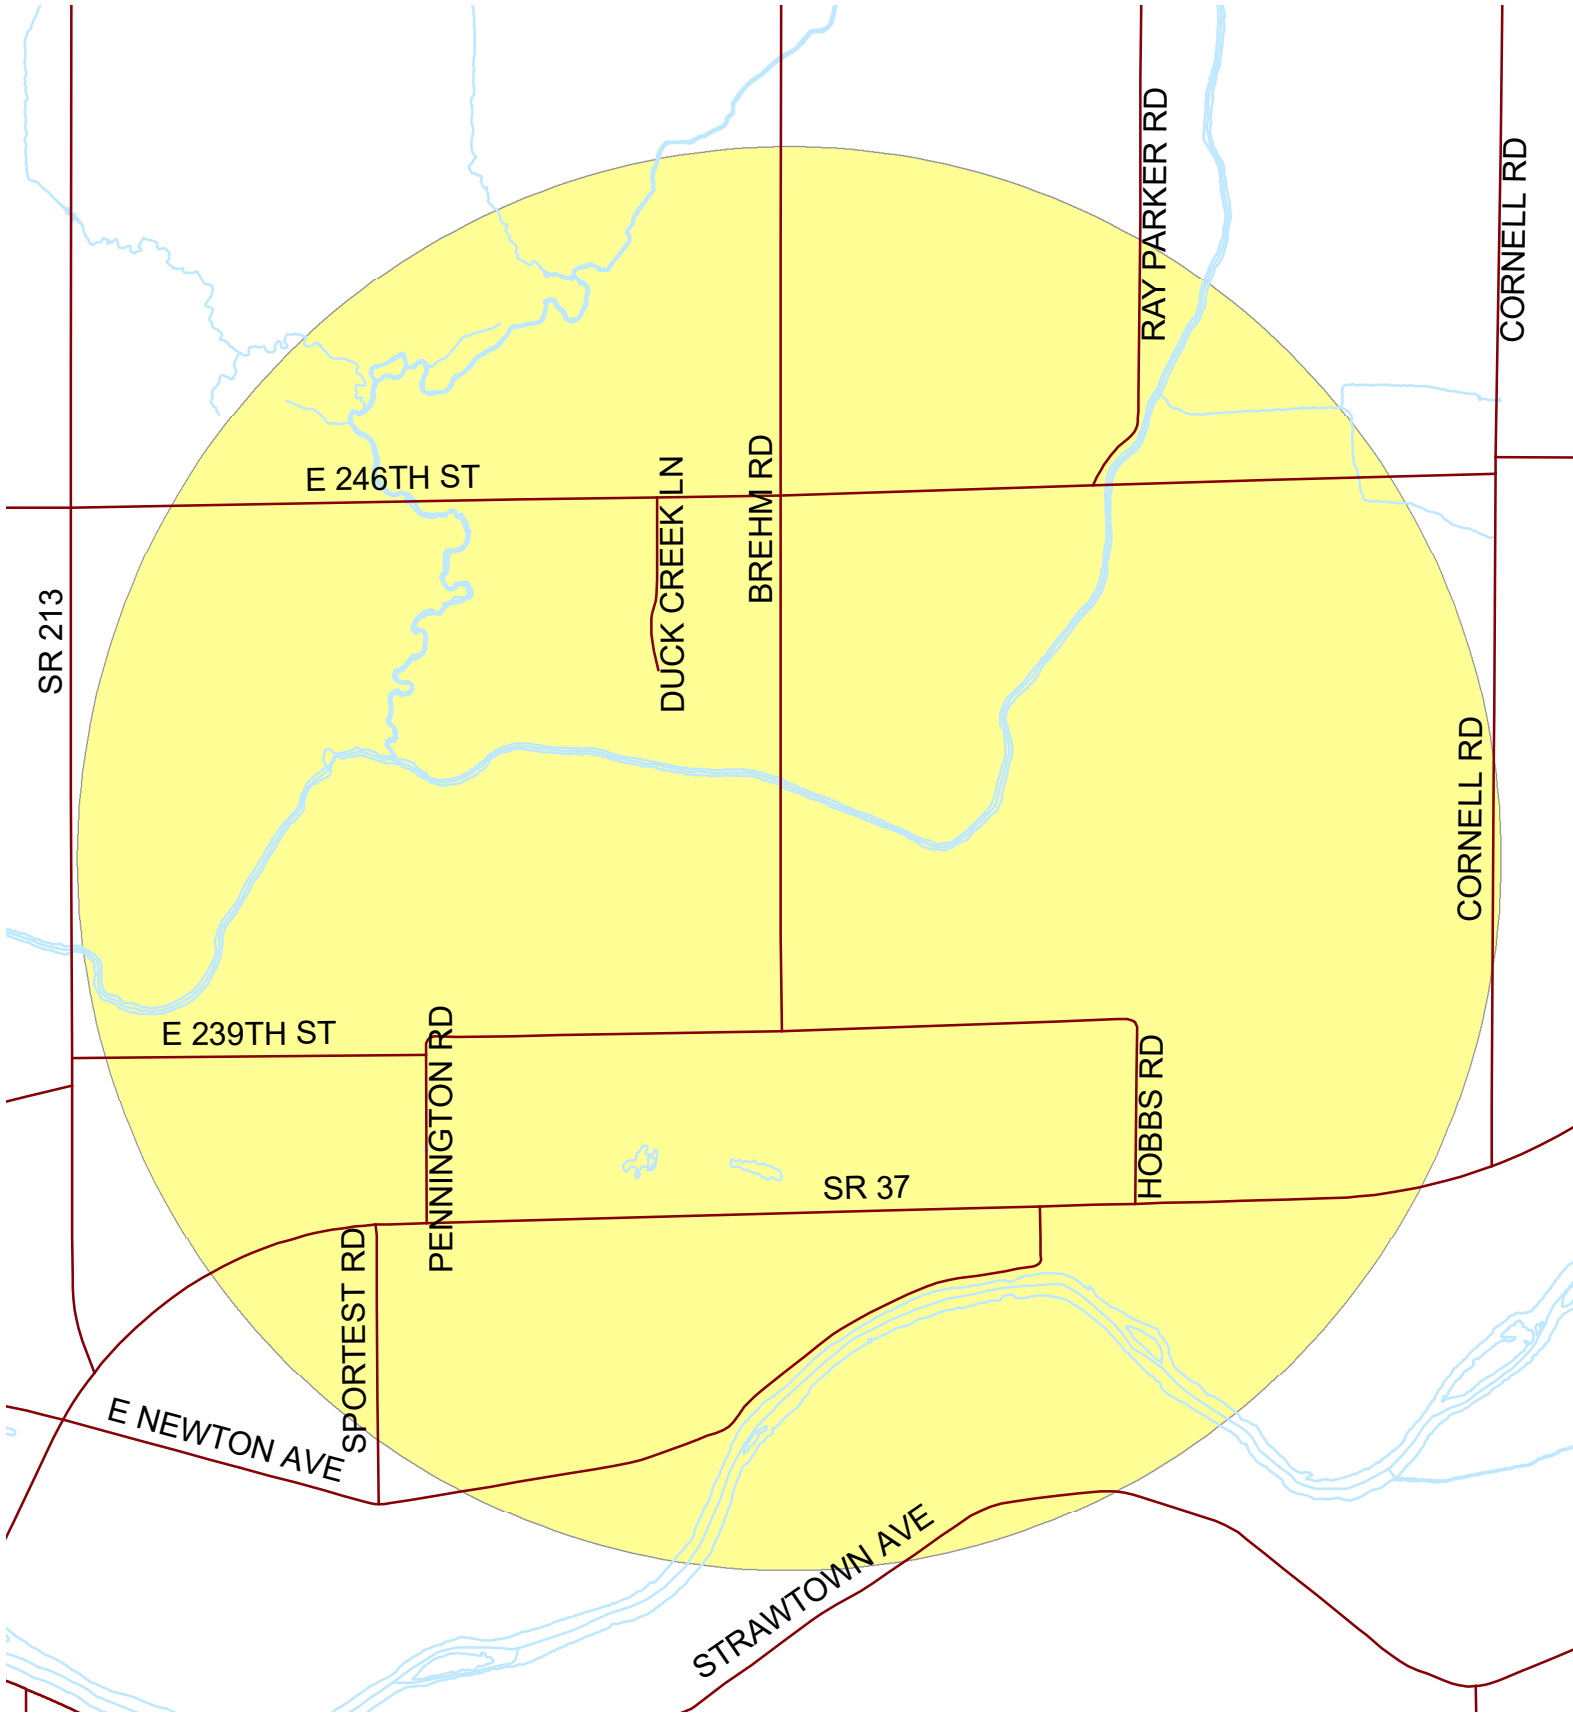

Brehm Road Spray Area

In the event of inclement weather (high winds or precipitation)
individual routes will be rescheduled for the following business day.