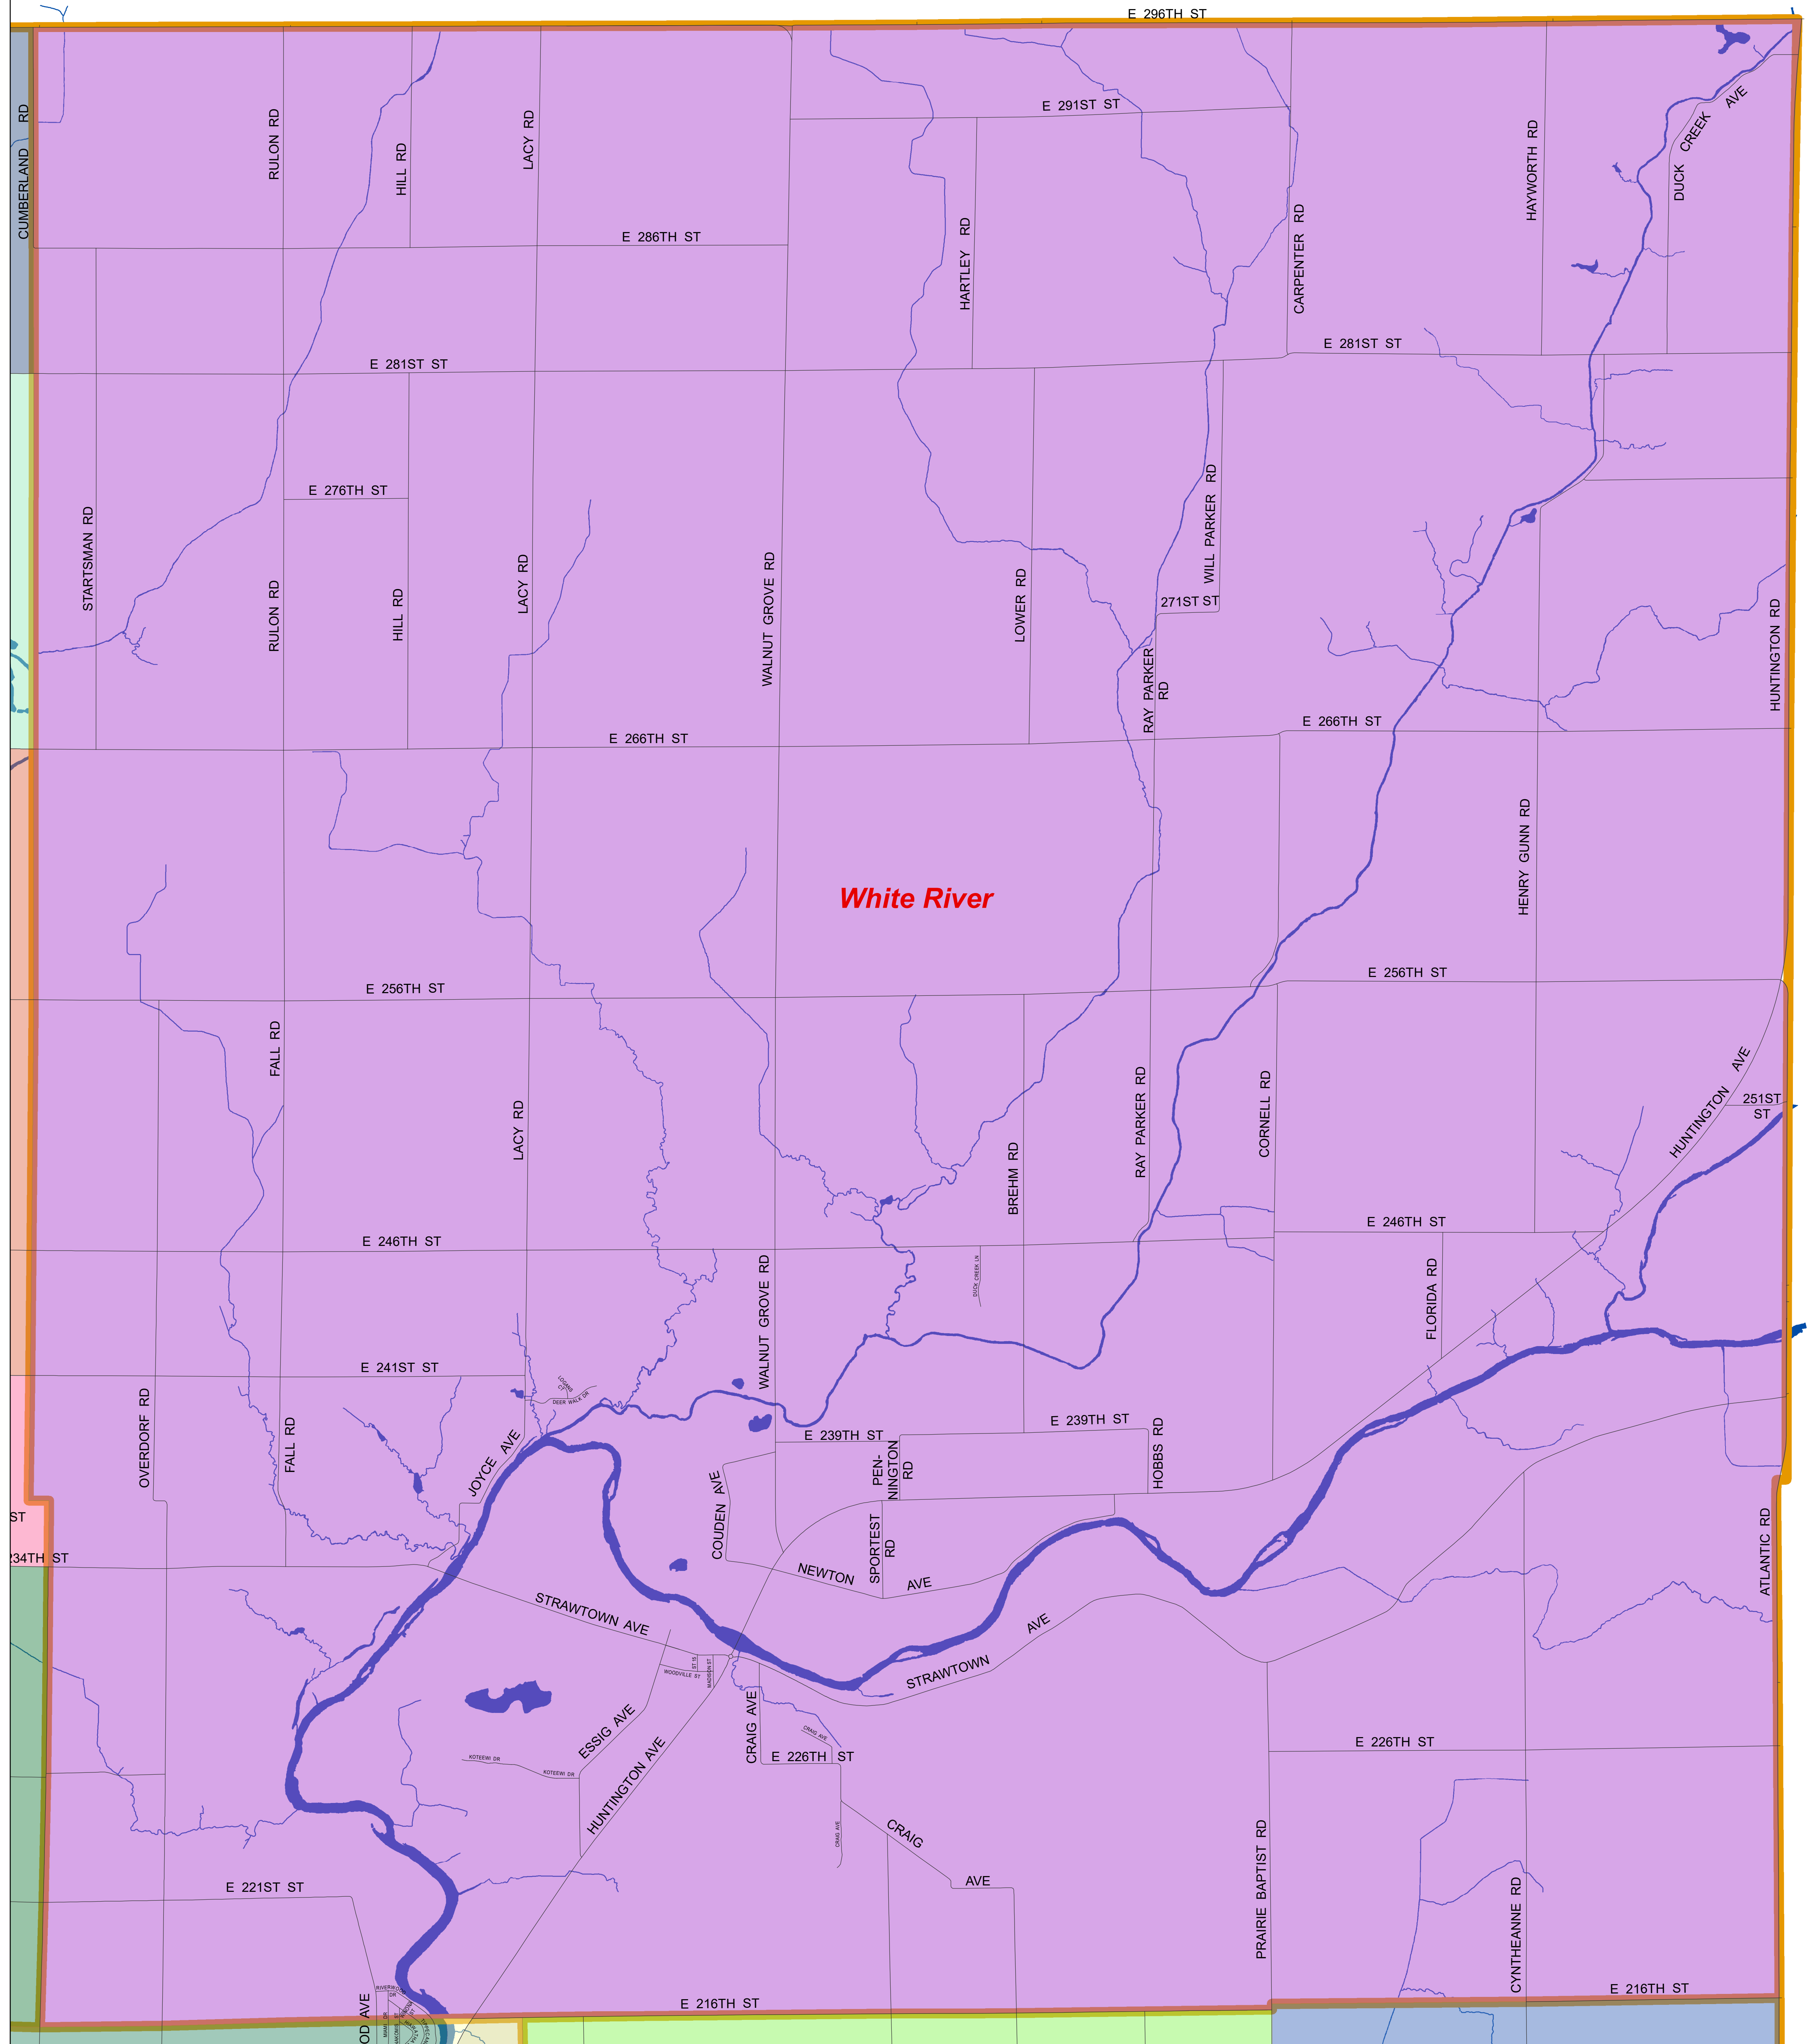

E 296TH ST

White River

ST
34TH ST

251ST
ST

ATLANTIC RD

THIS MAP PREPARED FOR
THE HAMILTON COUNTY CLERK
BY THE HAMILTON COUNTY SURVEYOR
Hamilton County Government and Judicial Center
One Hamilton County Square, Suite 188
Noblesville, Indiana 46060

WHITE RIVER TOWNSHIP PRECINCTS

0 0.5 1 Miles

Legend

Township Boundary