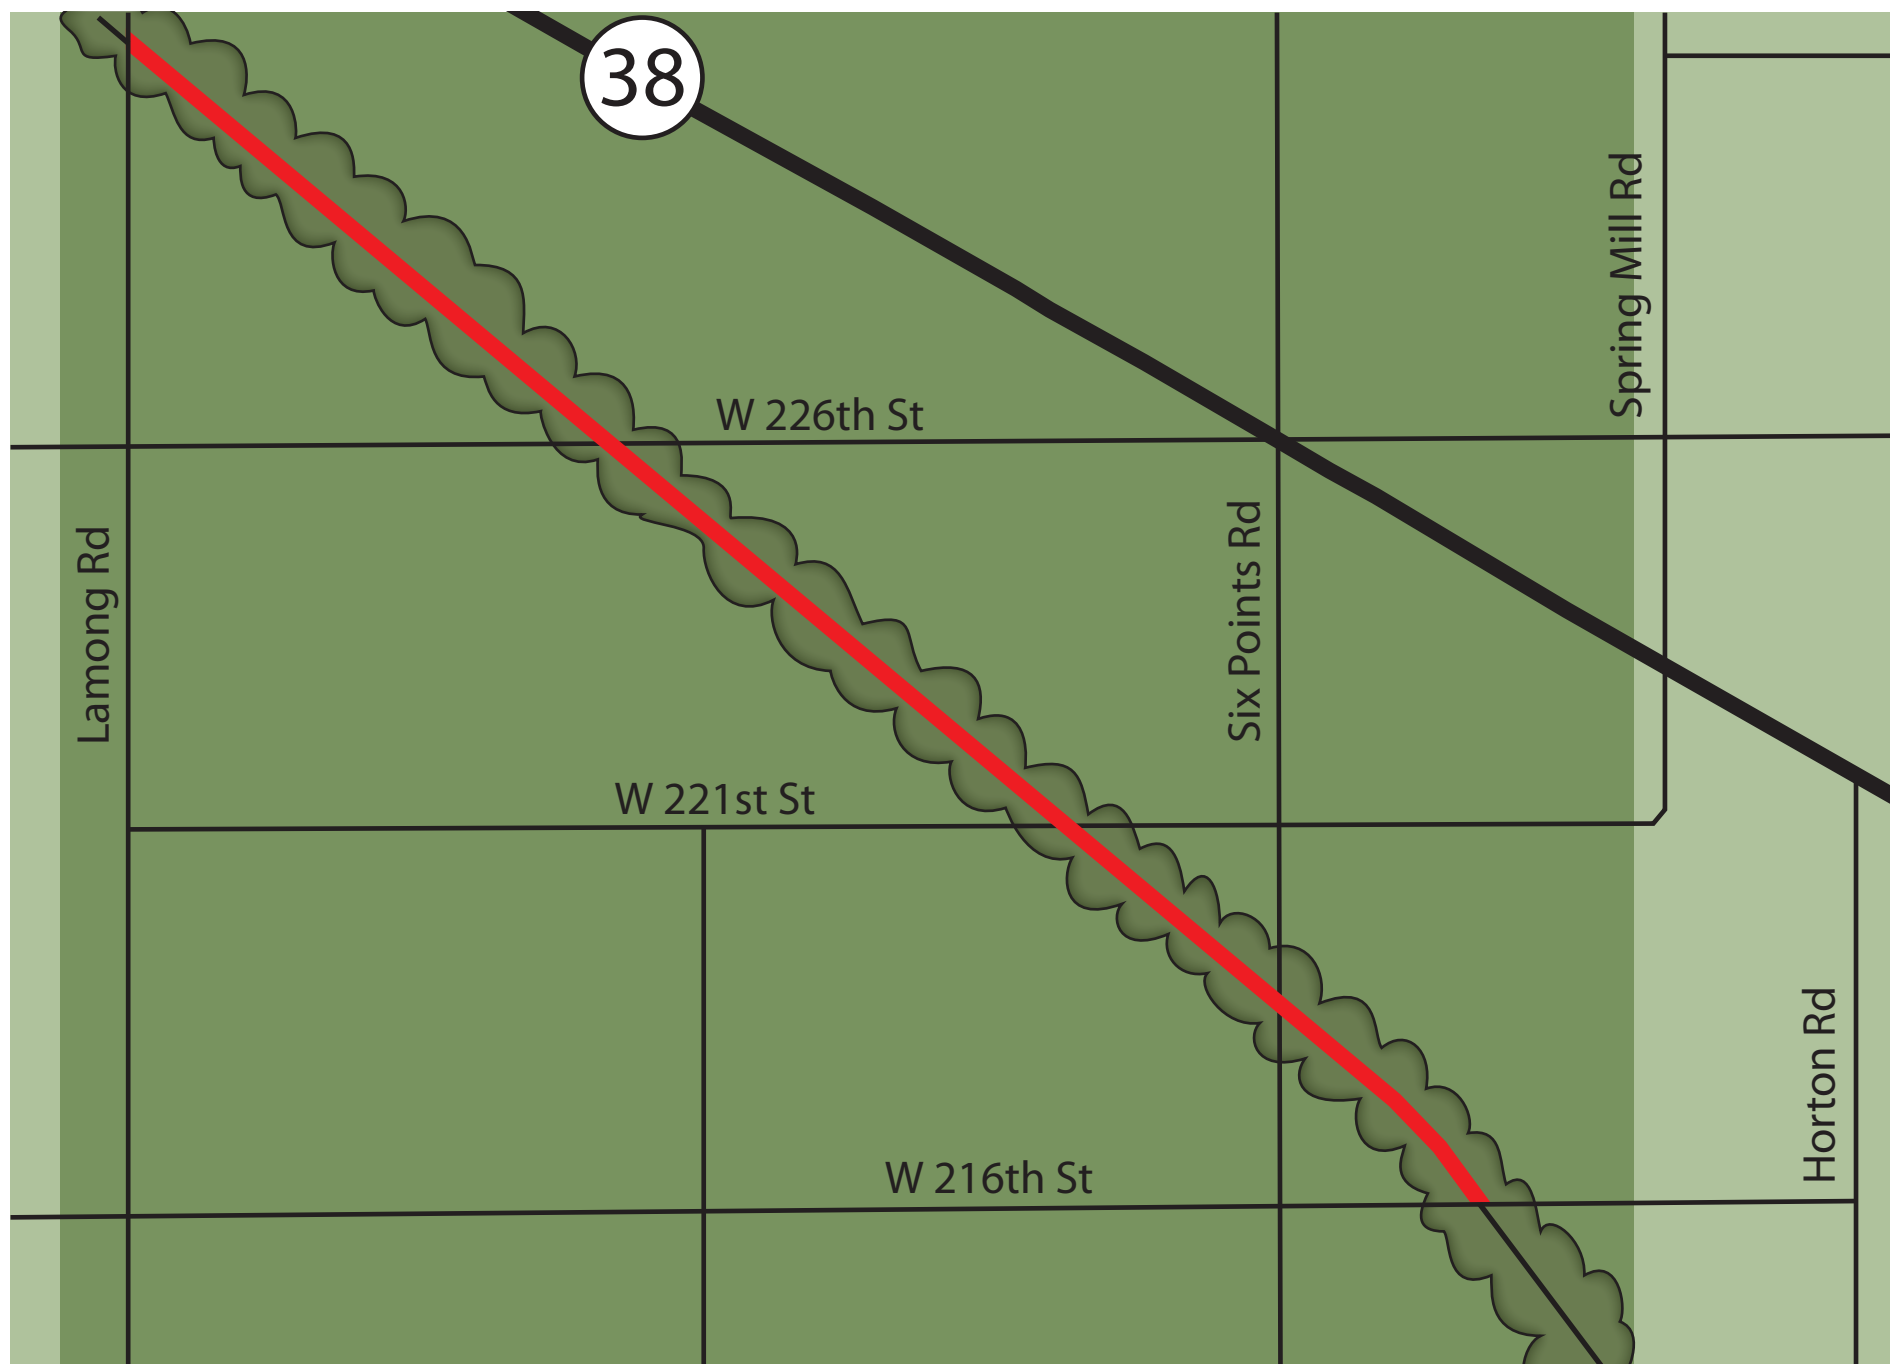

MONON TRAIL

TO SHERIDAN

(CLICK TO EXPLORE THE TRAIL)

LEGEND

-  HCPR MONON TRAIL
-  ROAD
-  STATE ROAD
-  WOODS

TO WESTFIELD

(CLICK TO EXPLORE THE TRAIL)

HOURS