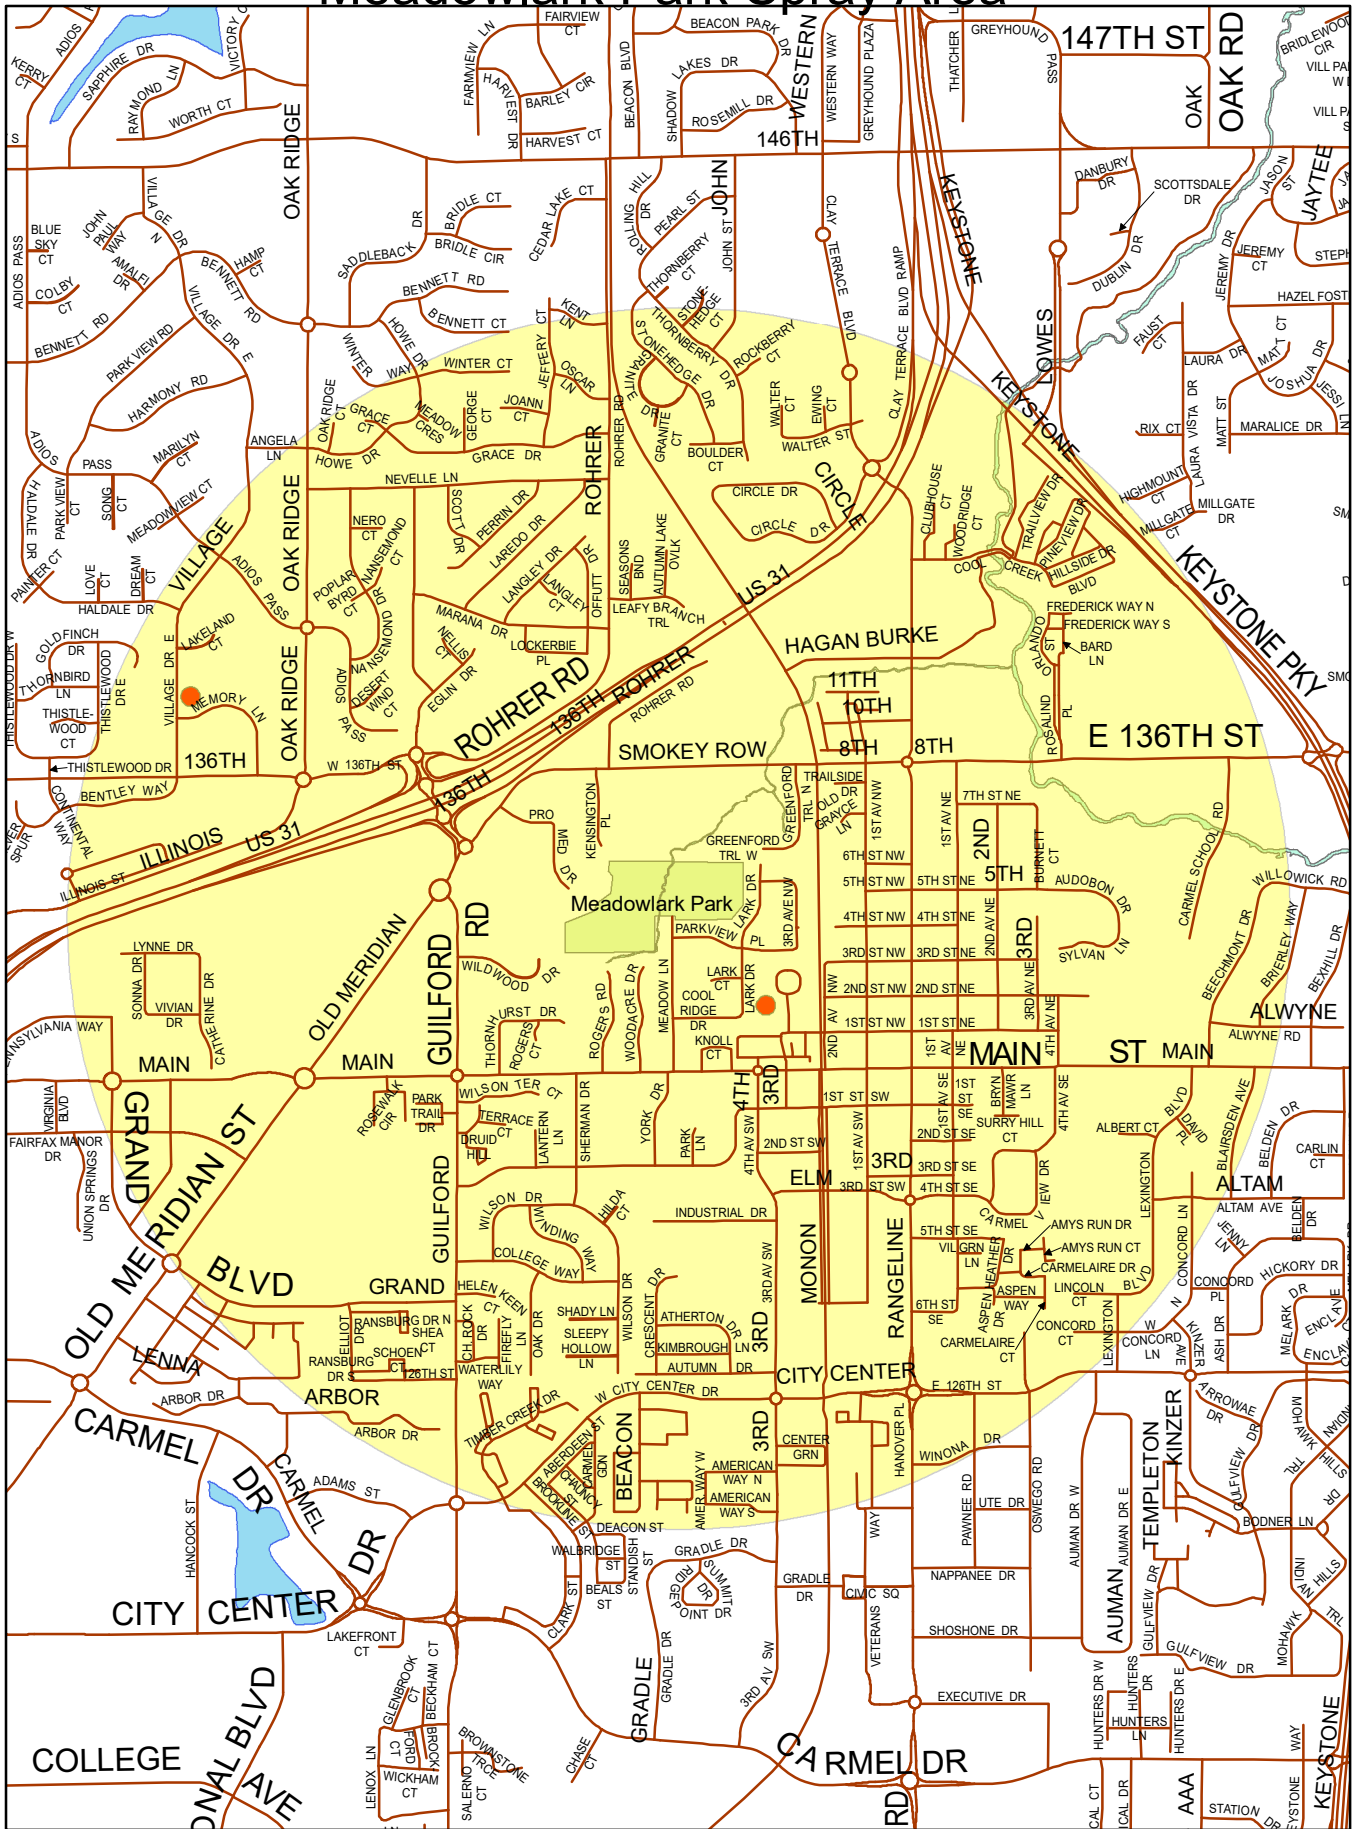

# Meadowlark Park Spray Area

In the event of inclement weather (high winds or precipitation) individual routes will be rescheduled for the following business day.