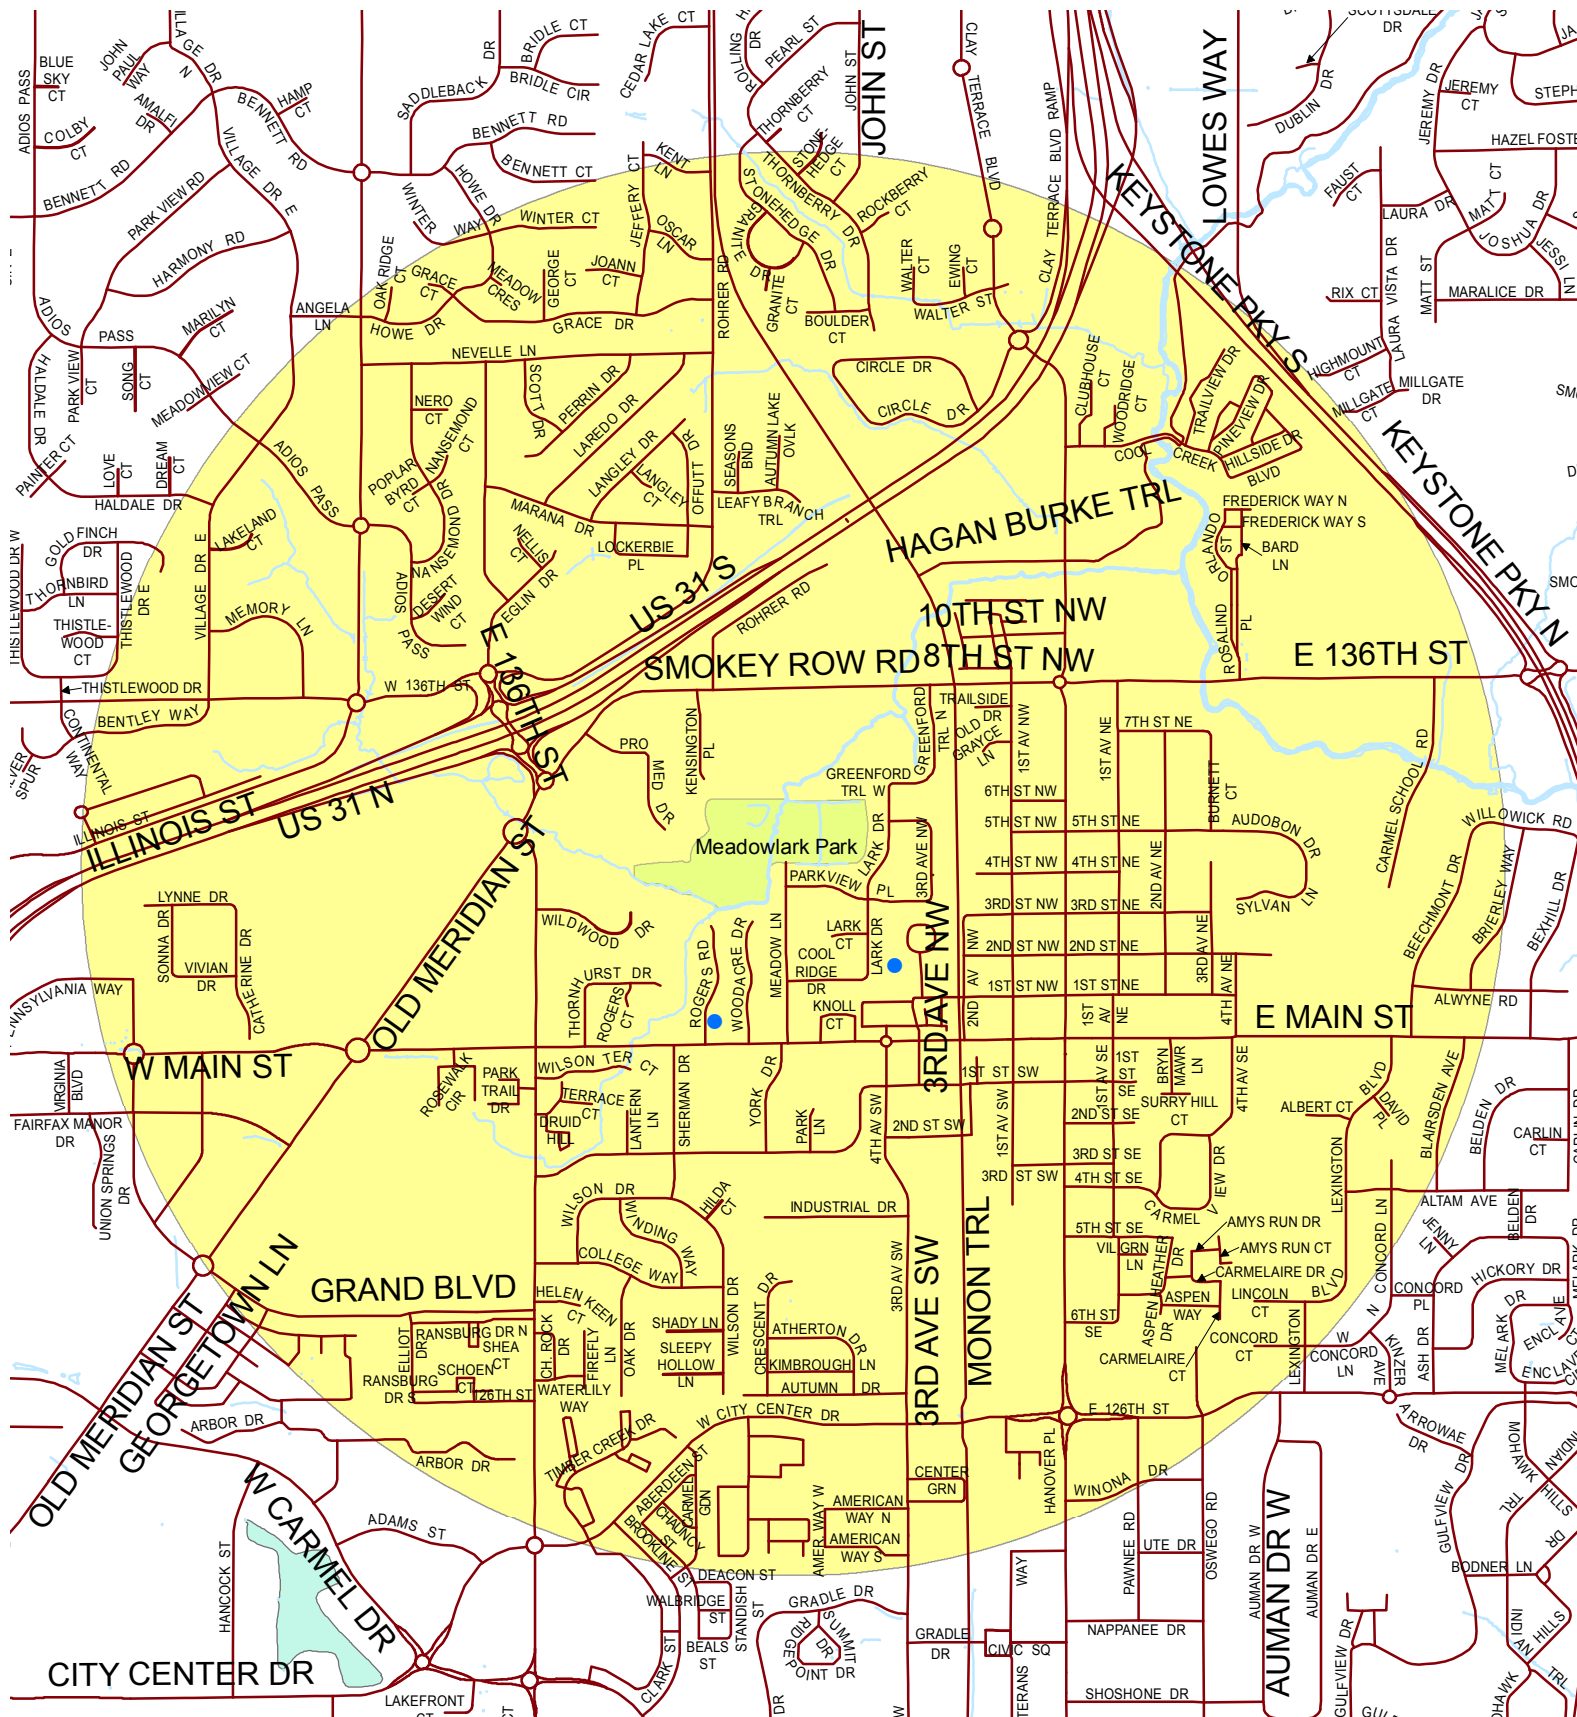

Meadowlark Park Spray Area

In the event of inclement weather (high winds or precipitation)
individual routes will be rescheduled for the following business day.