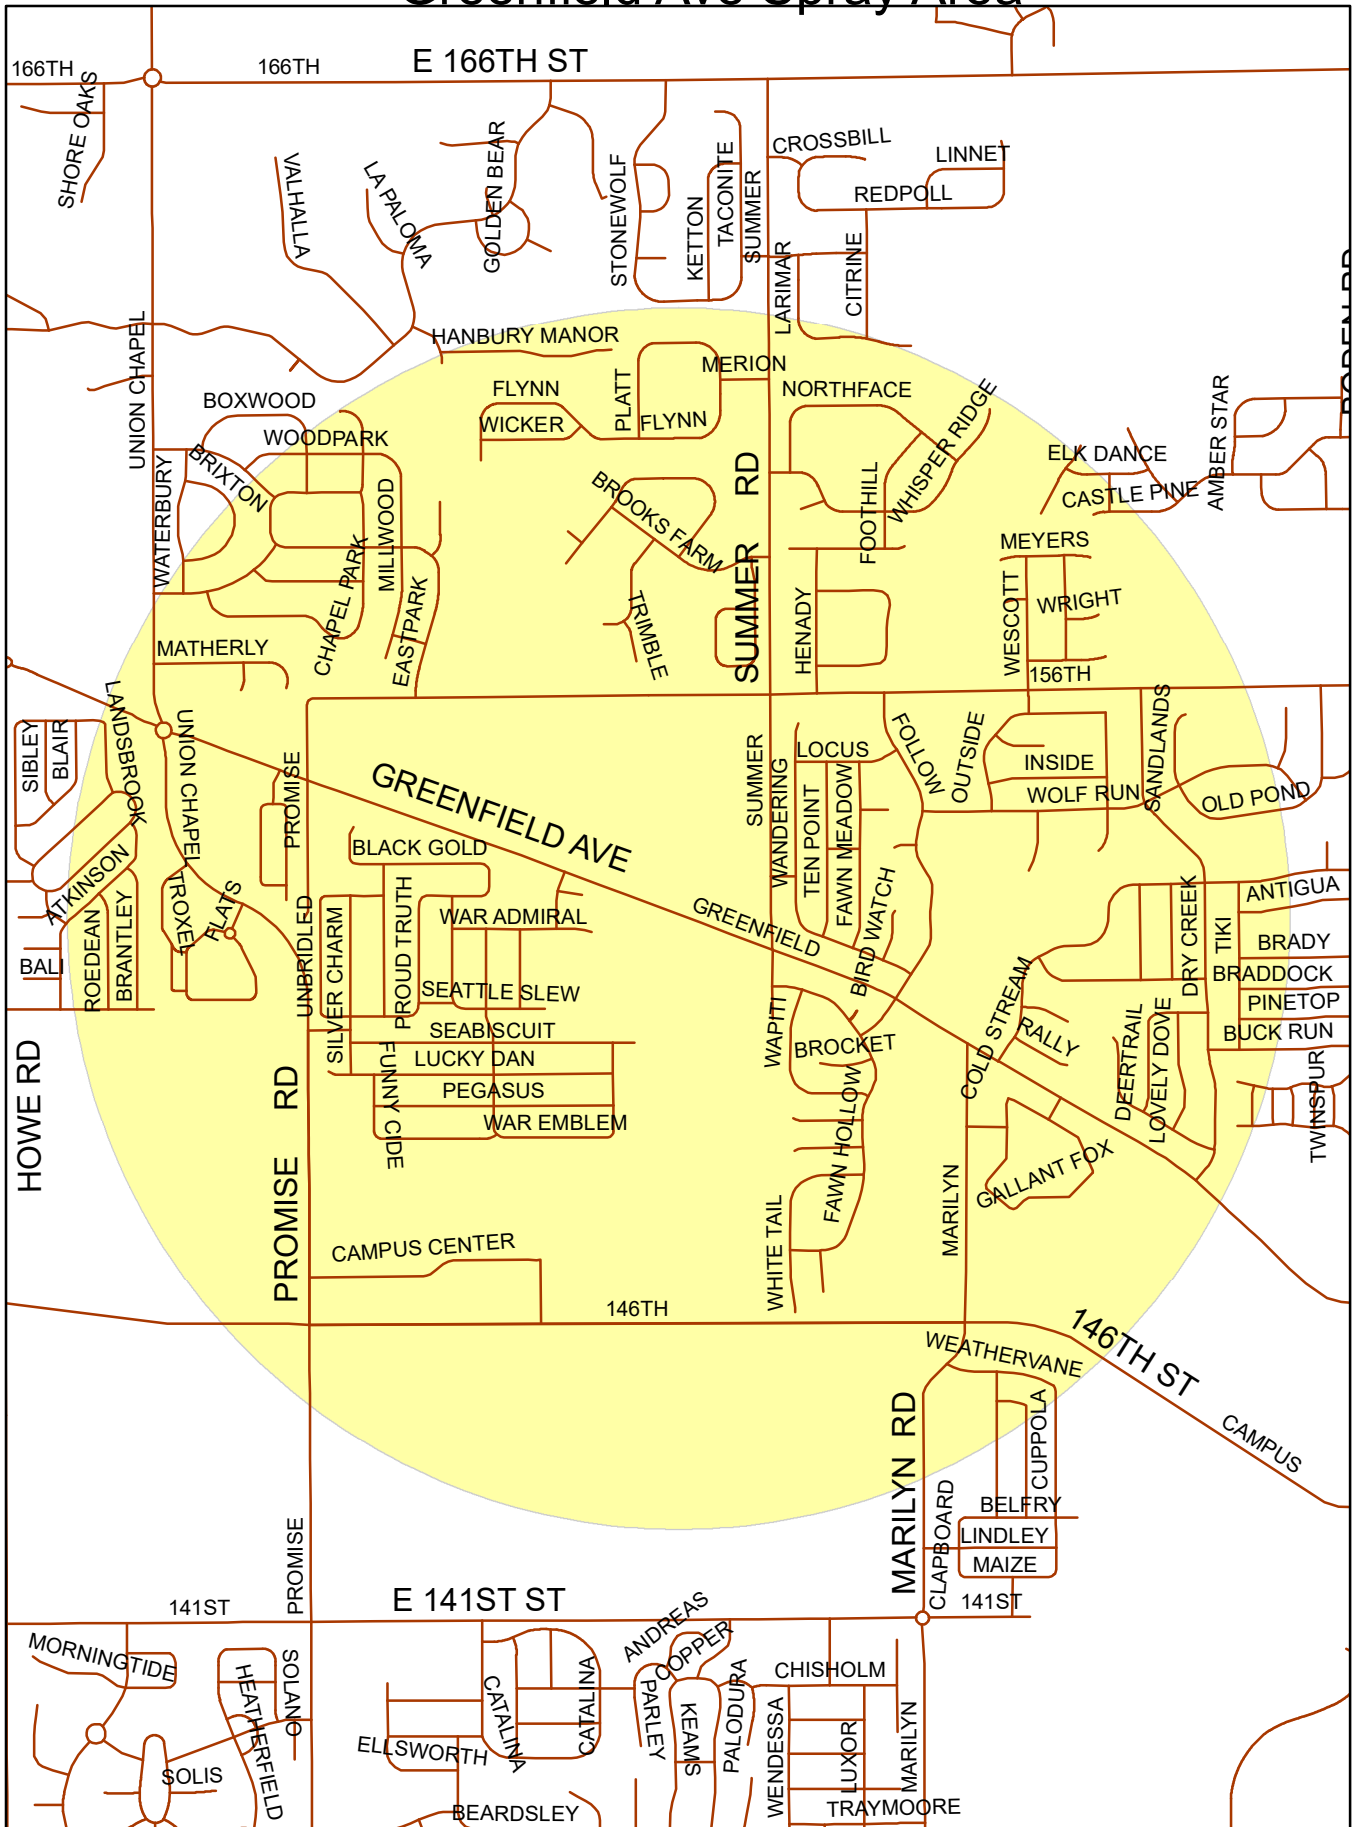

Greenfield Ave Spray Area

In the event of inclement weather (high winds or precipitation) individual routes will be rescheduled for the following business day.