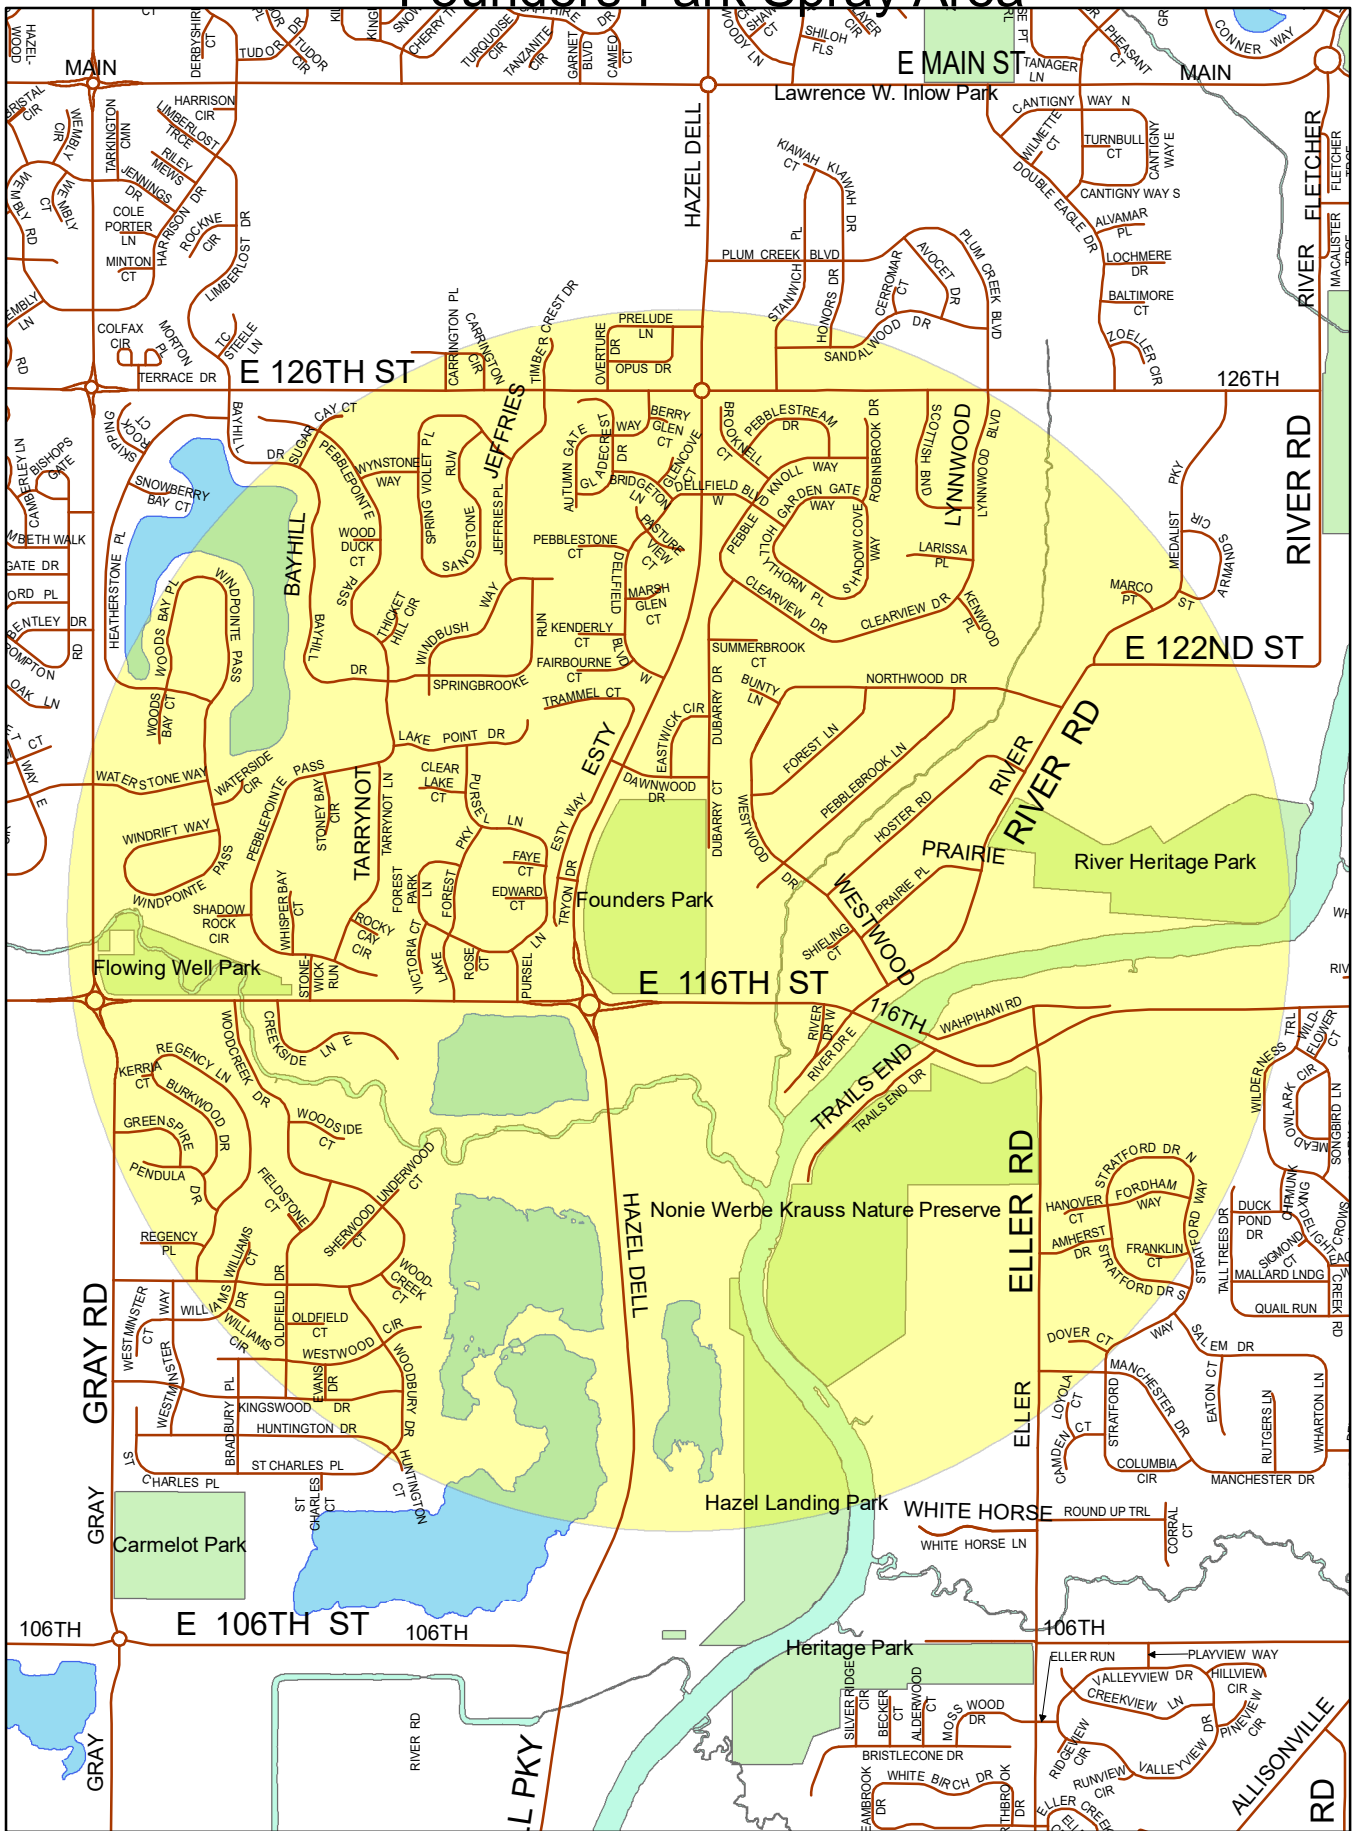

Founders Park Spray Area

In the event of inclement weather (high winds or precipitation) individual routes will be rescheduled for the following business day.