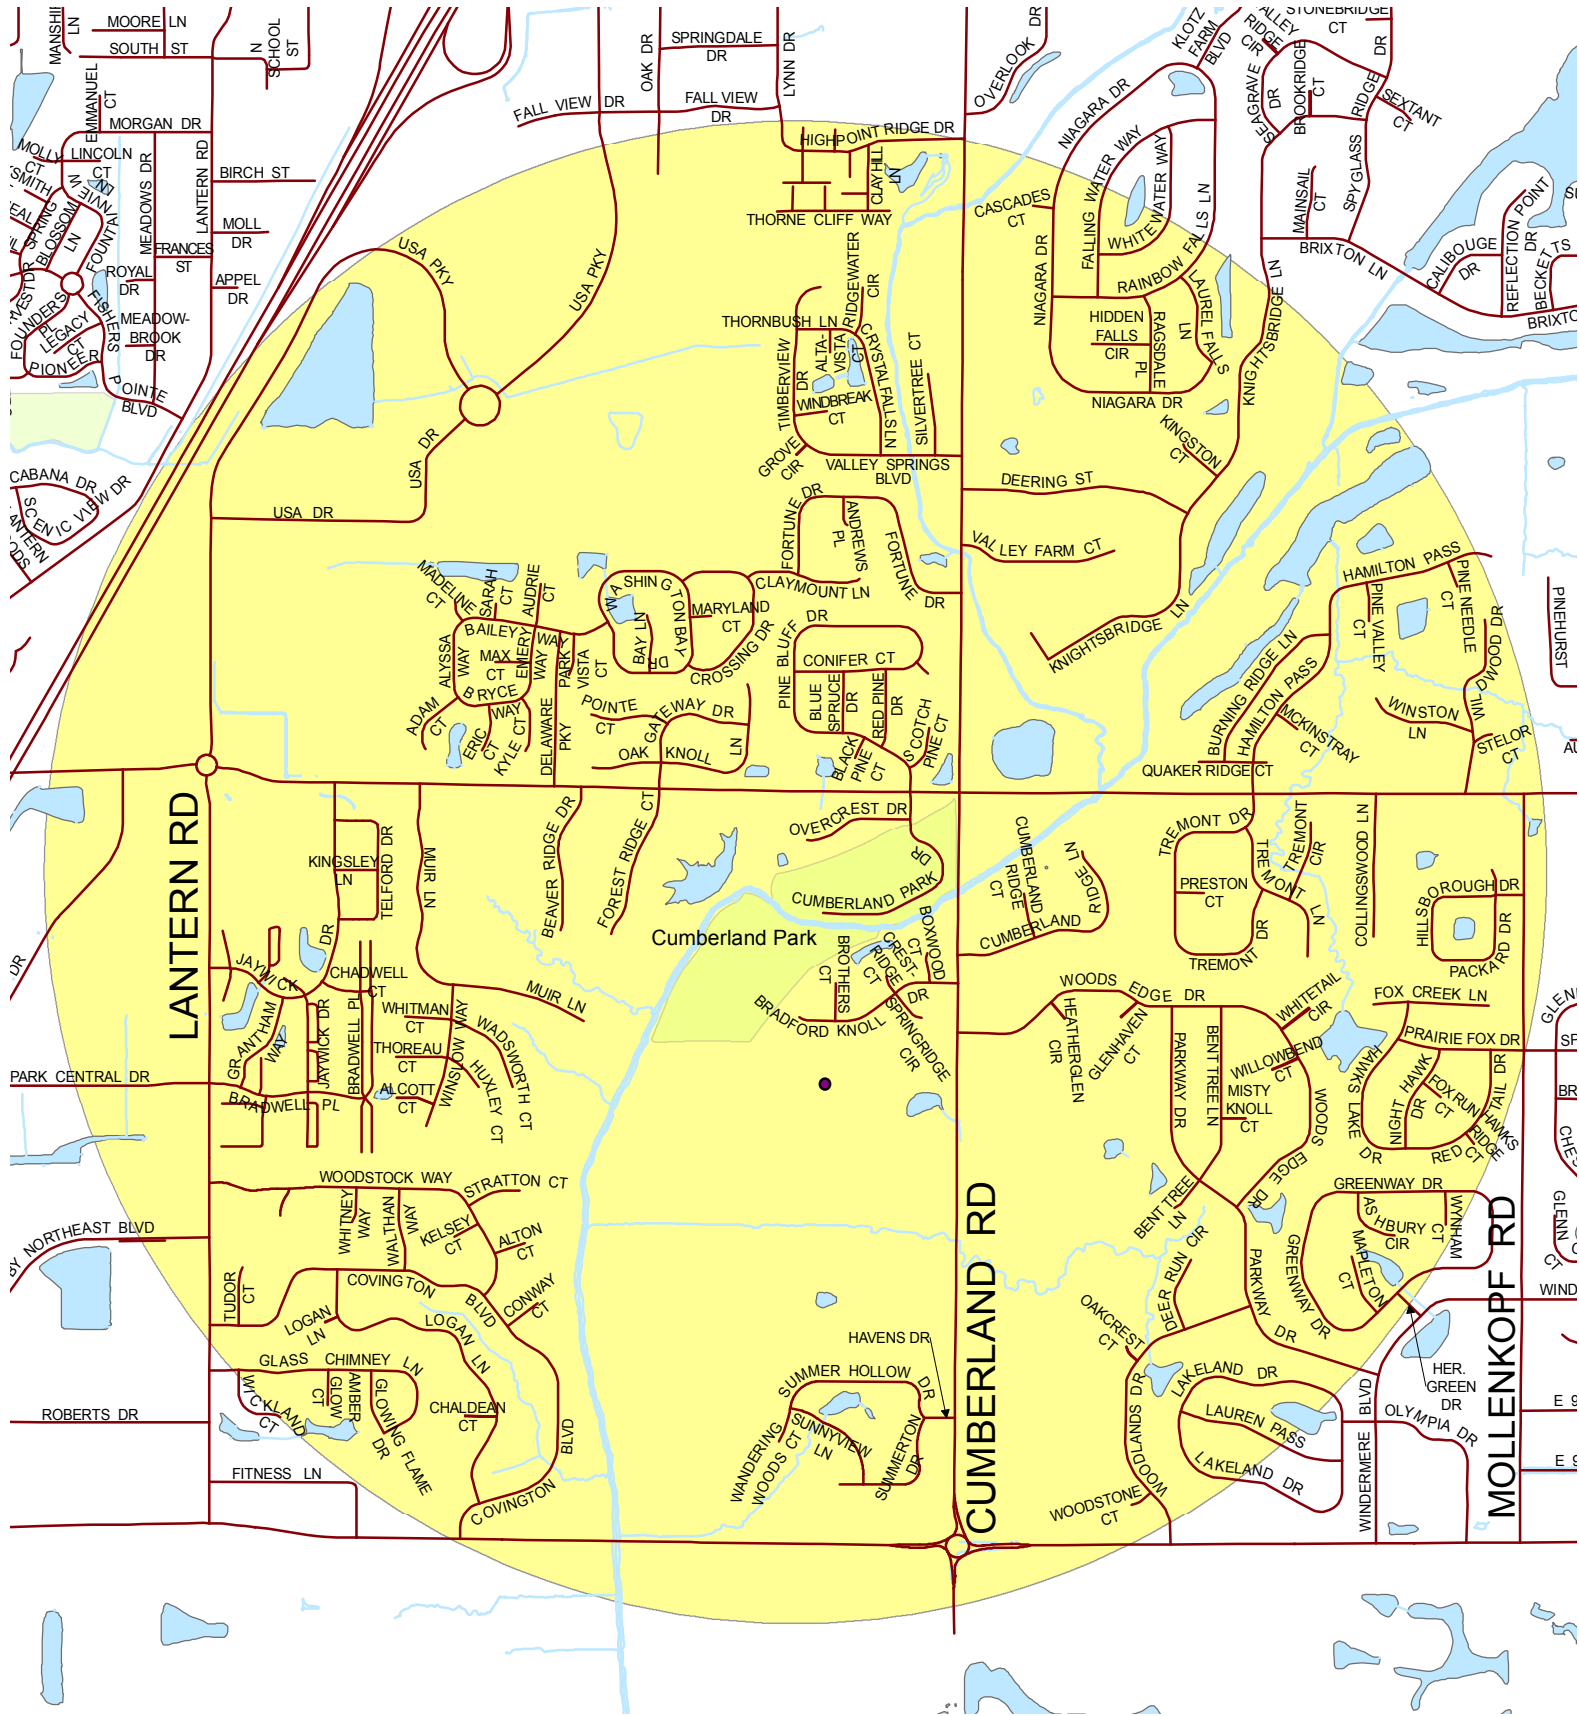

# Cumberland Park Spray Area

In the event of inclement weather (high winds or precipitation) individual routes will be rescheduled for the following business day.