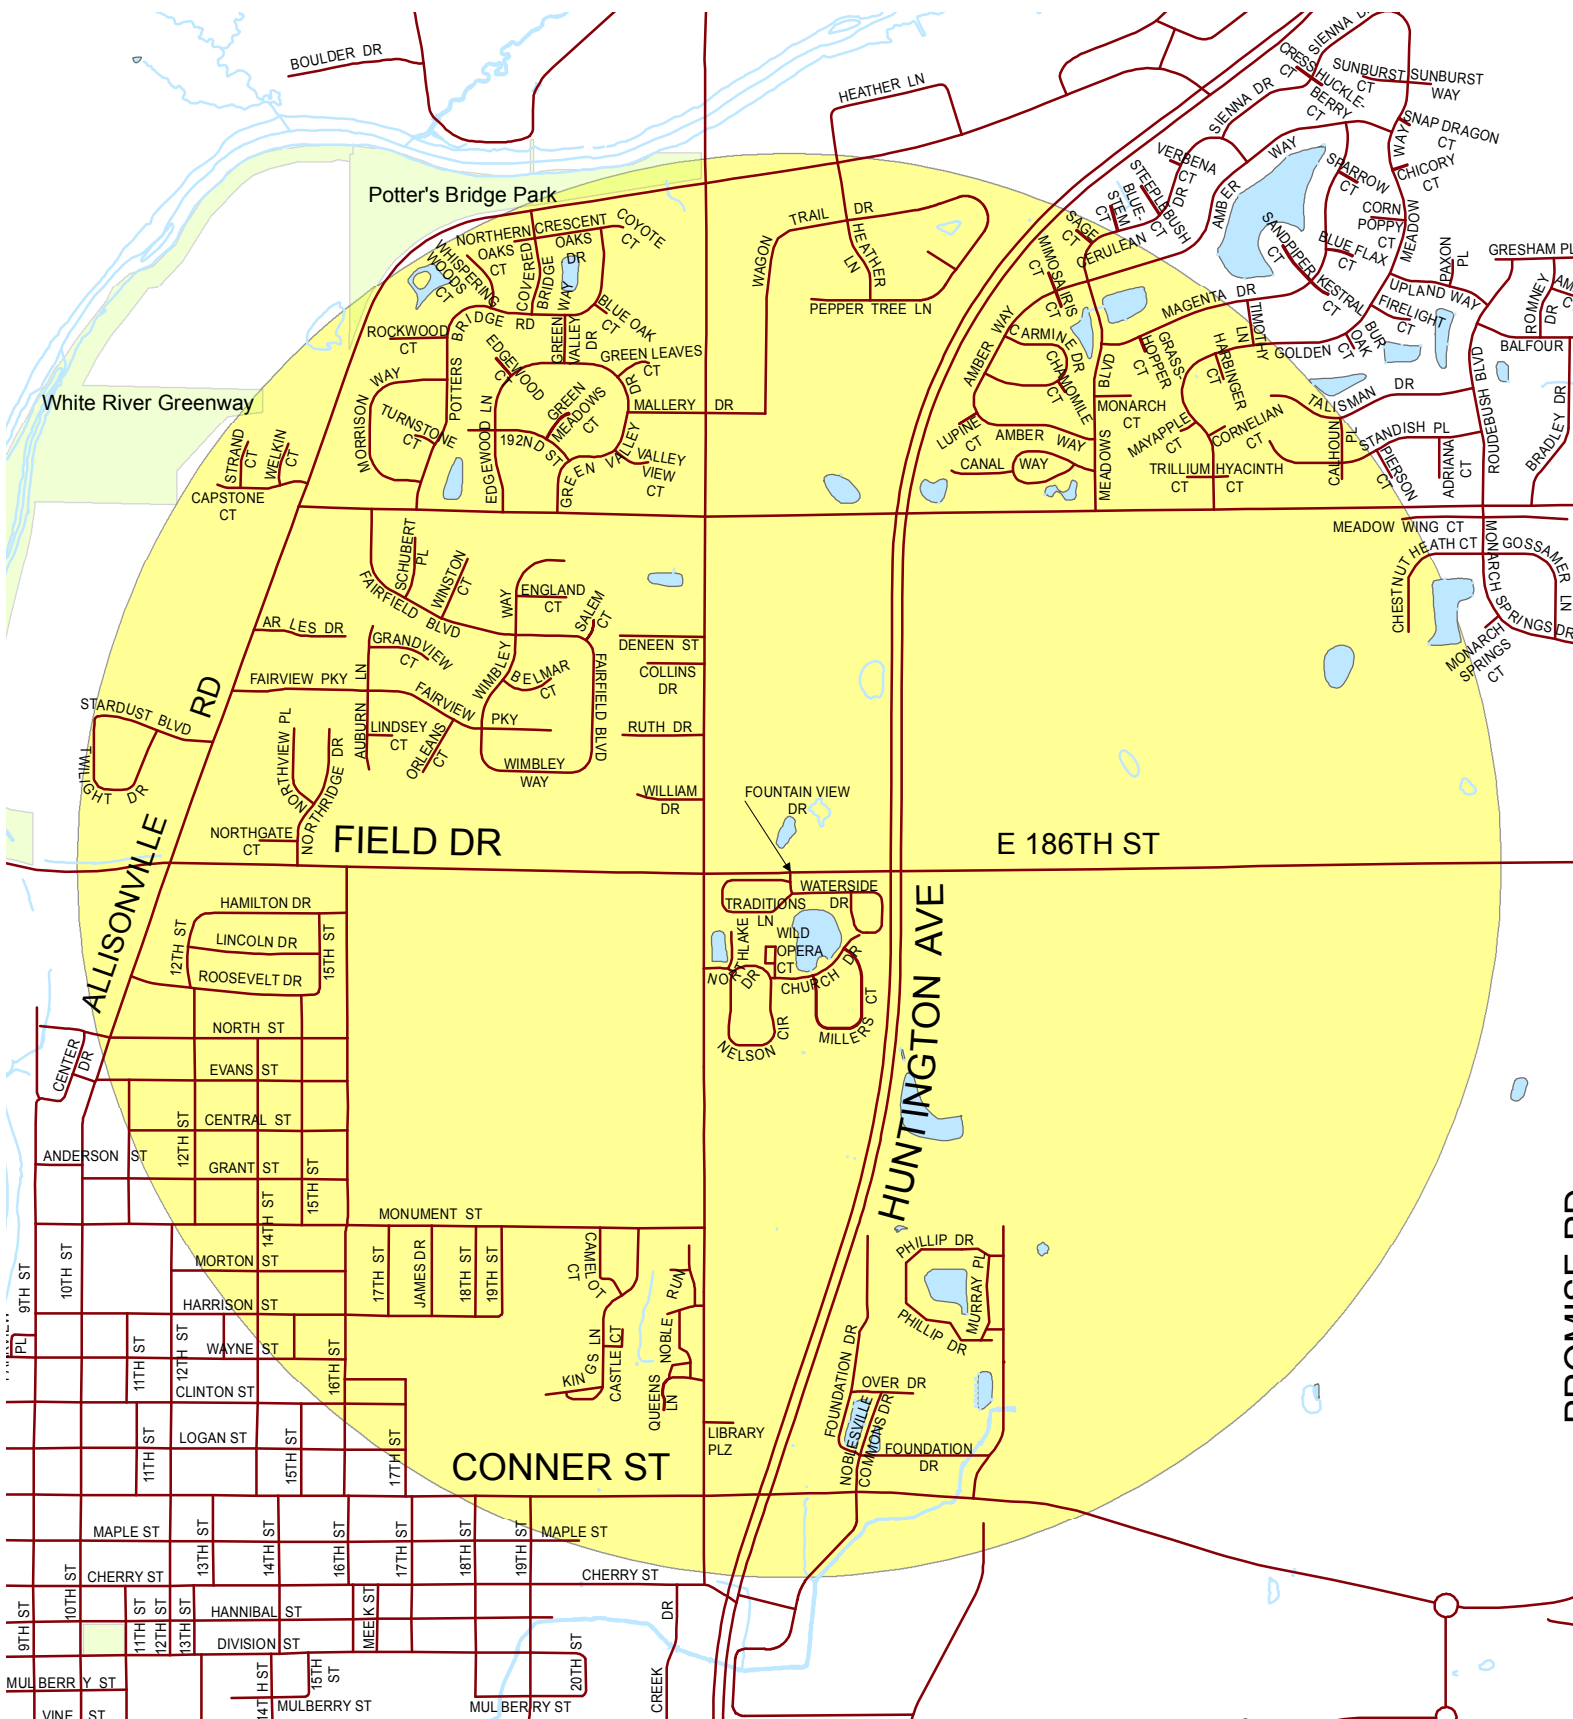

# White River Elementary Spray Area

In the event of inclement weather (high winds or precipitation)  
individual routes will be rescheduled for the following business day.