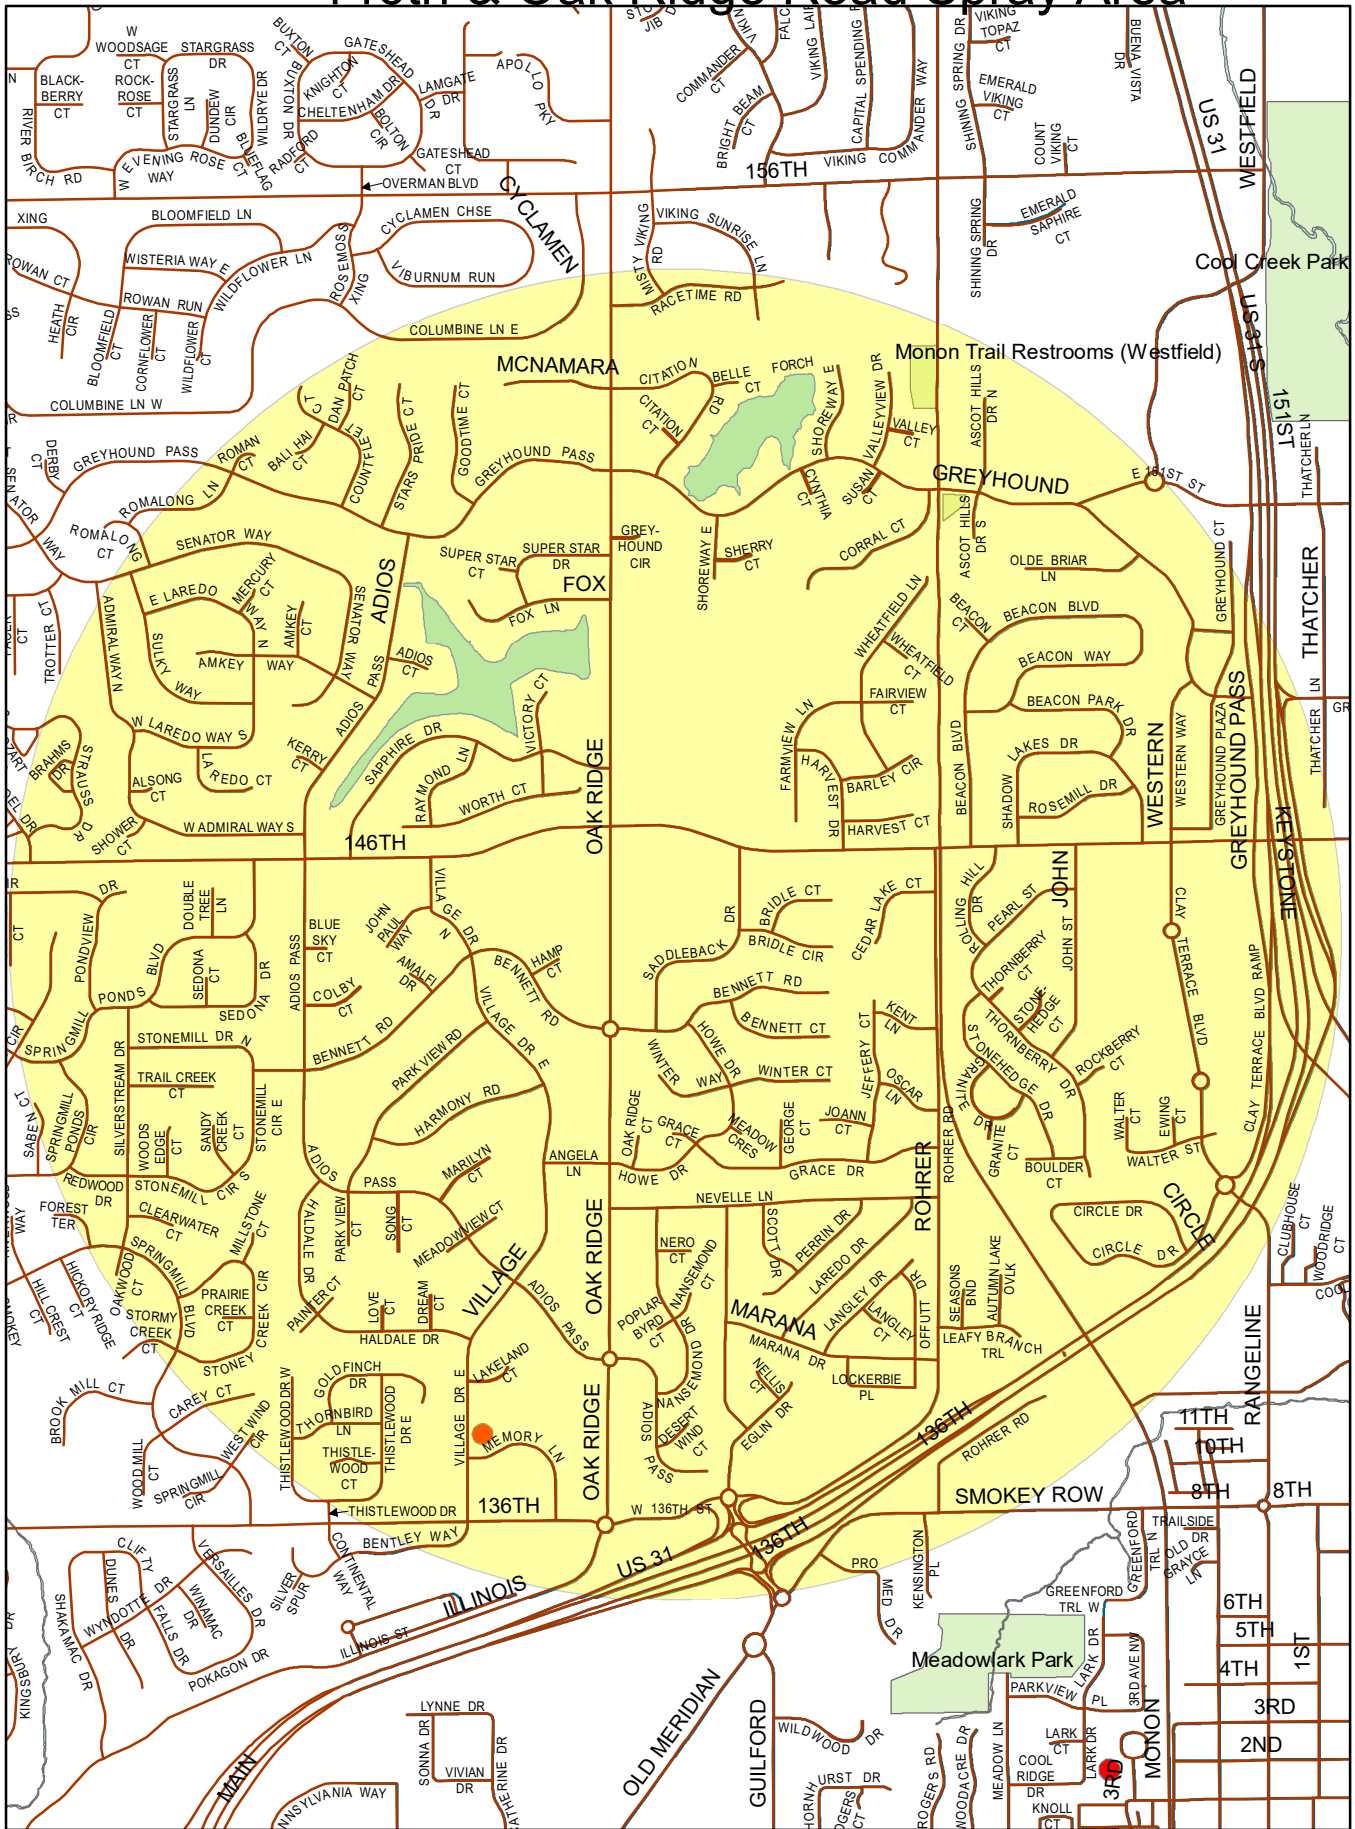

146th & Oak Ridge Road Spray Area

In the event of inclement weather (high winds or precipitation) individual routes will be rescheduled for the following business day.