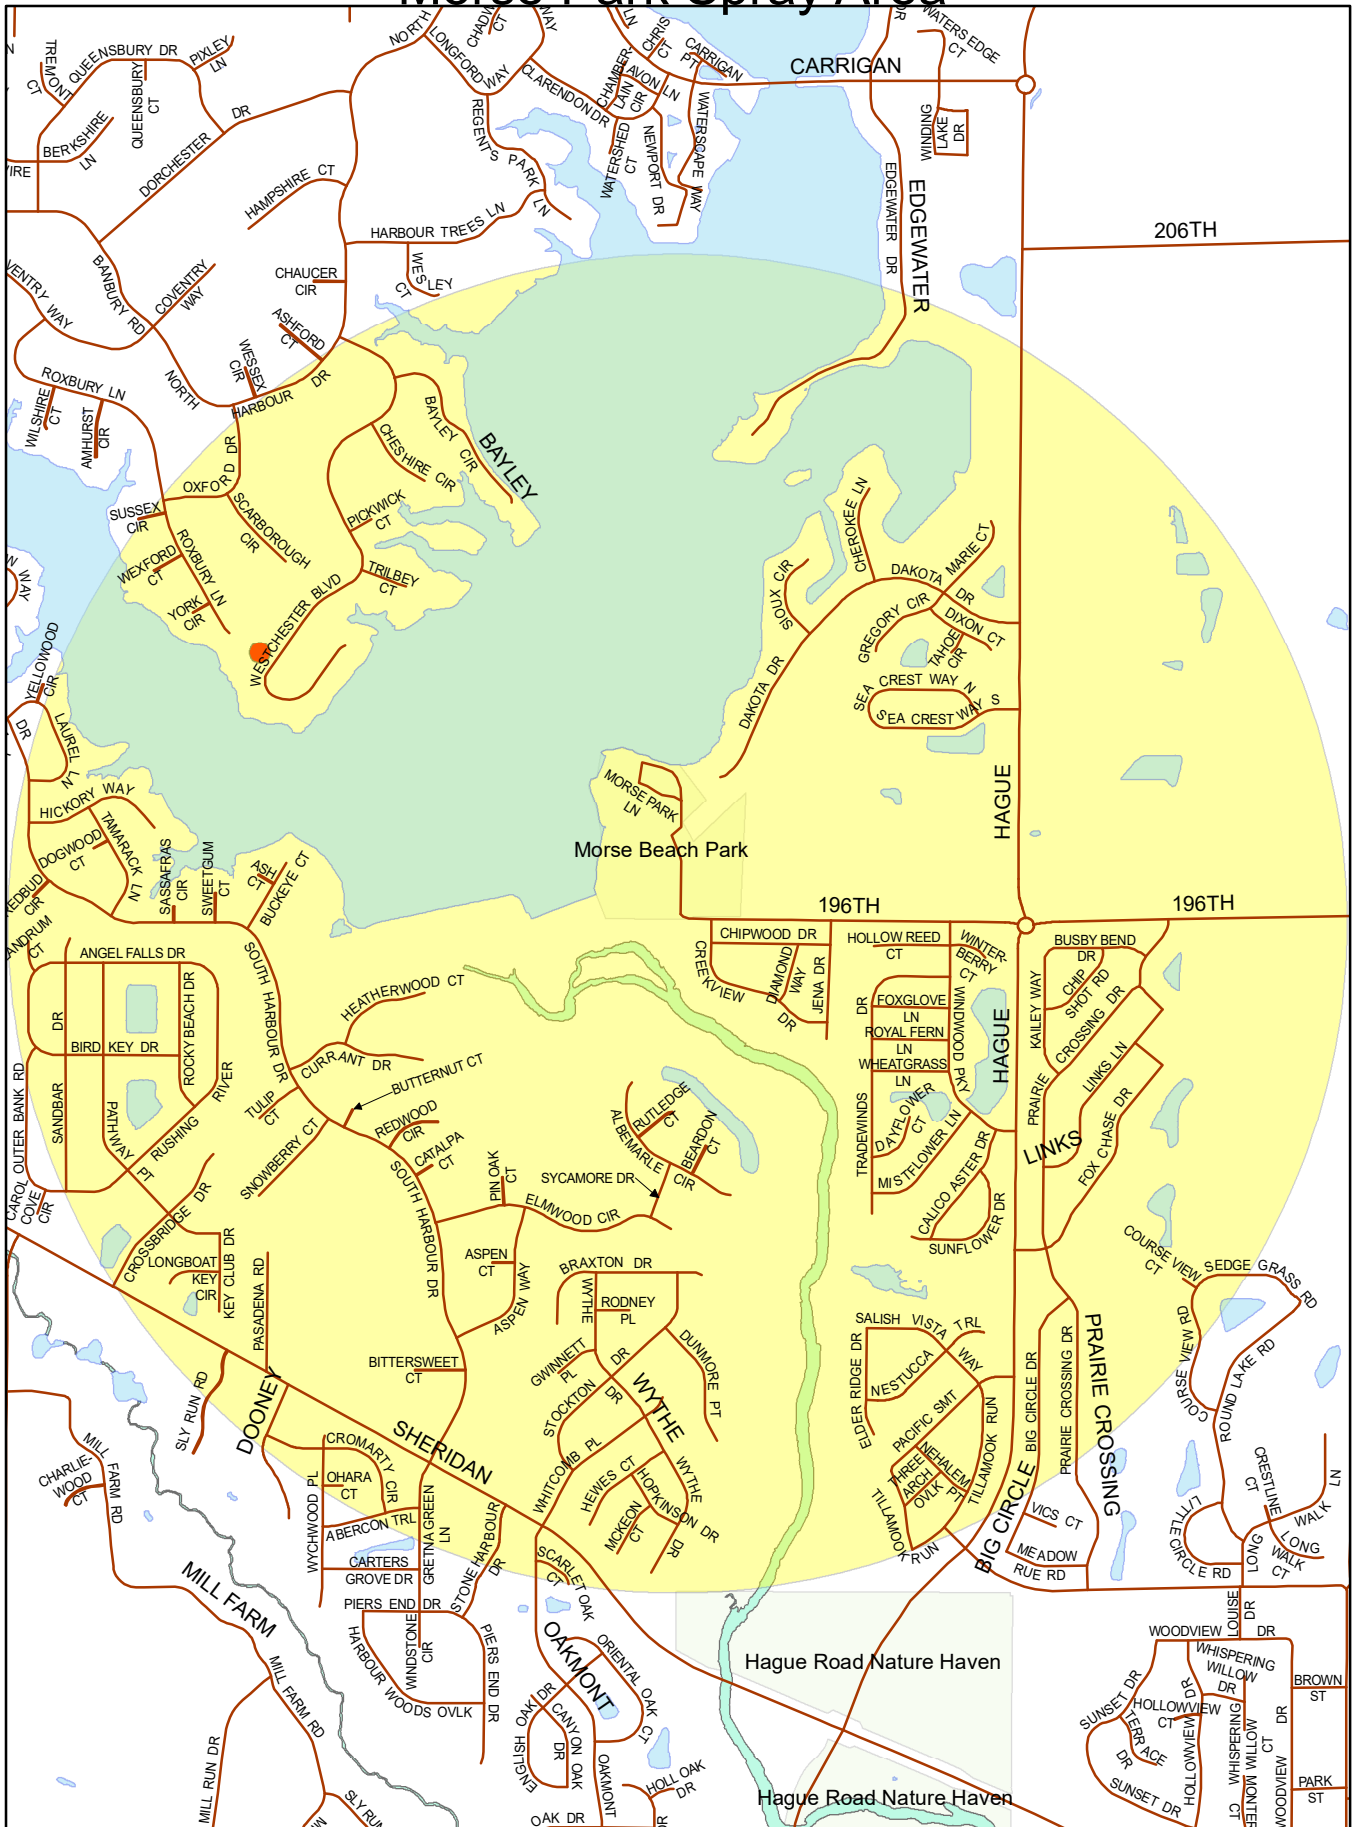

# Morse Park Spray Area

In the event of inclement weather (high winds or precipitation) individual routes will be rescheduled for the following business day.