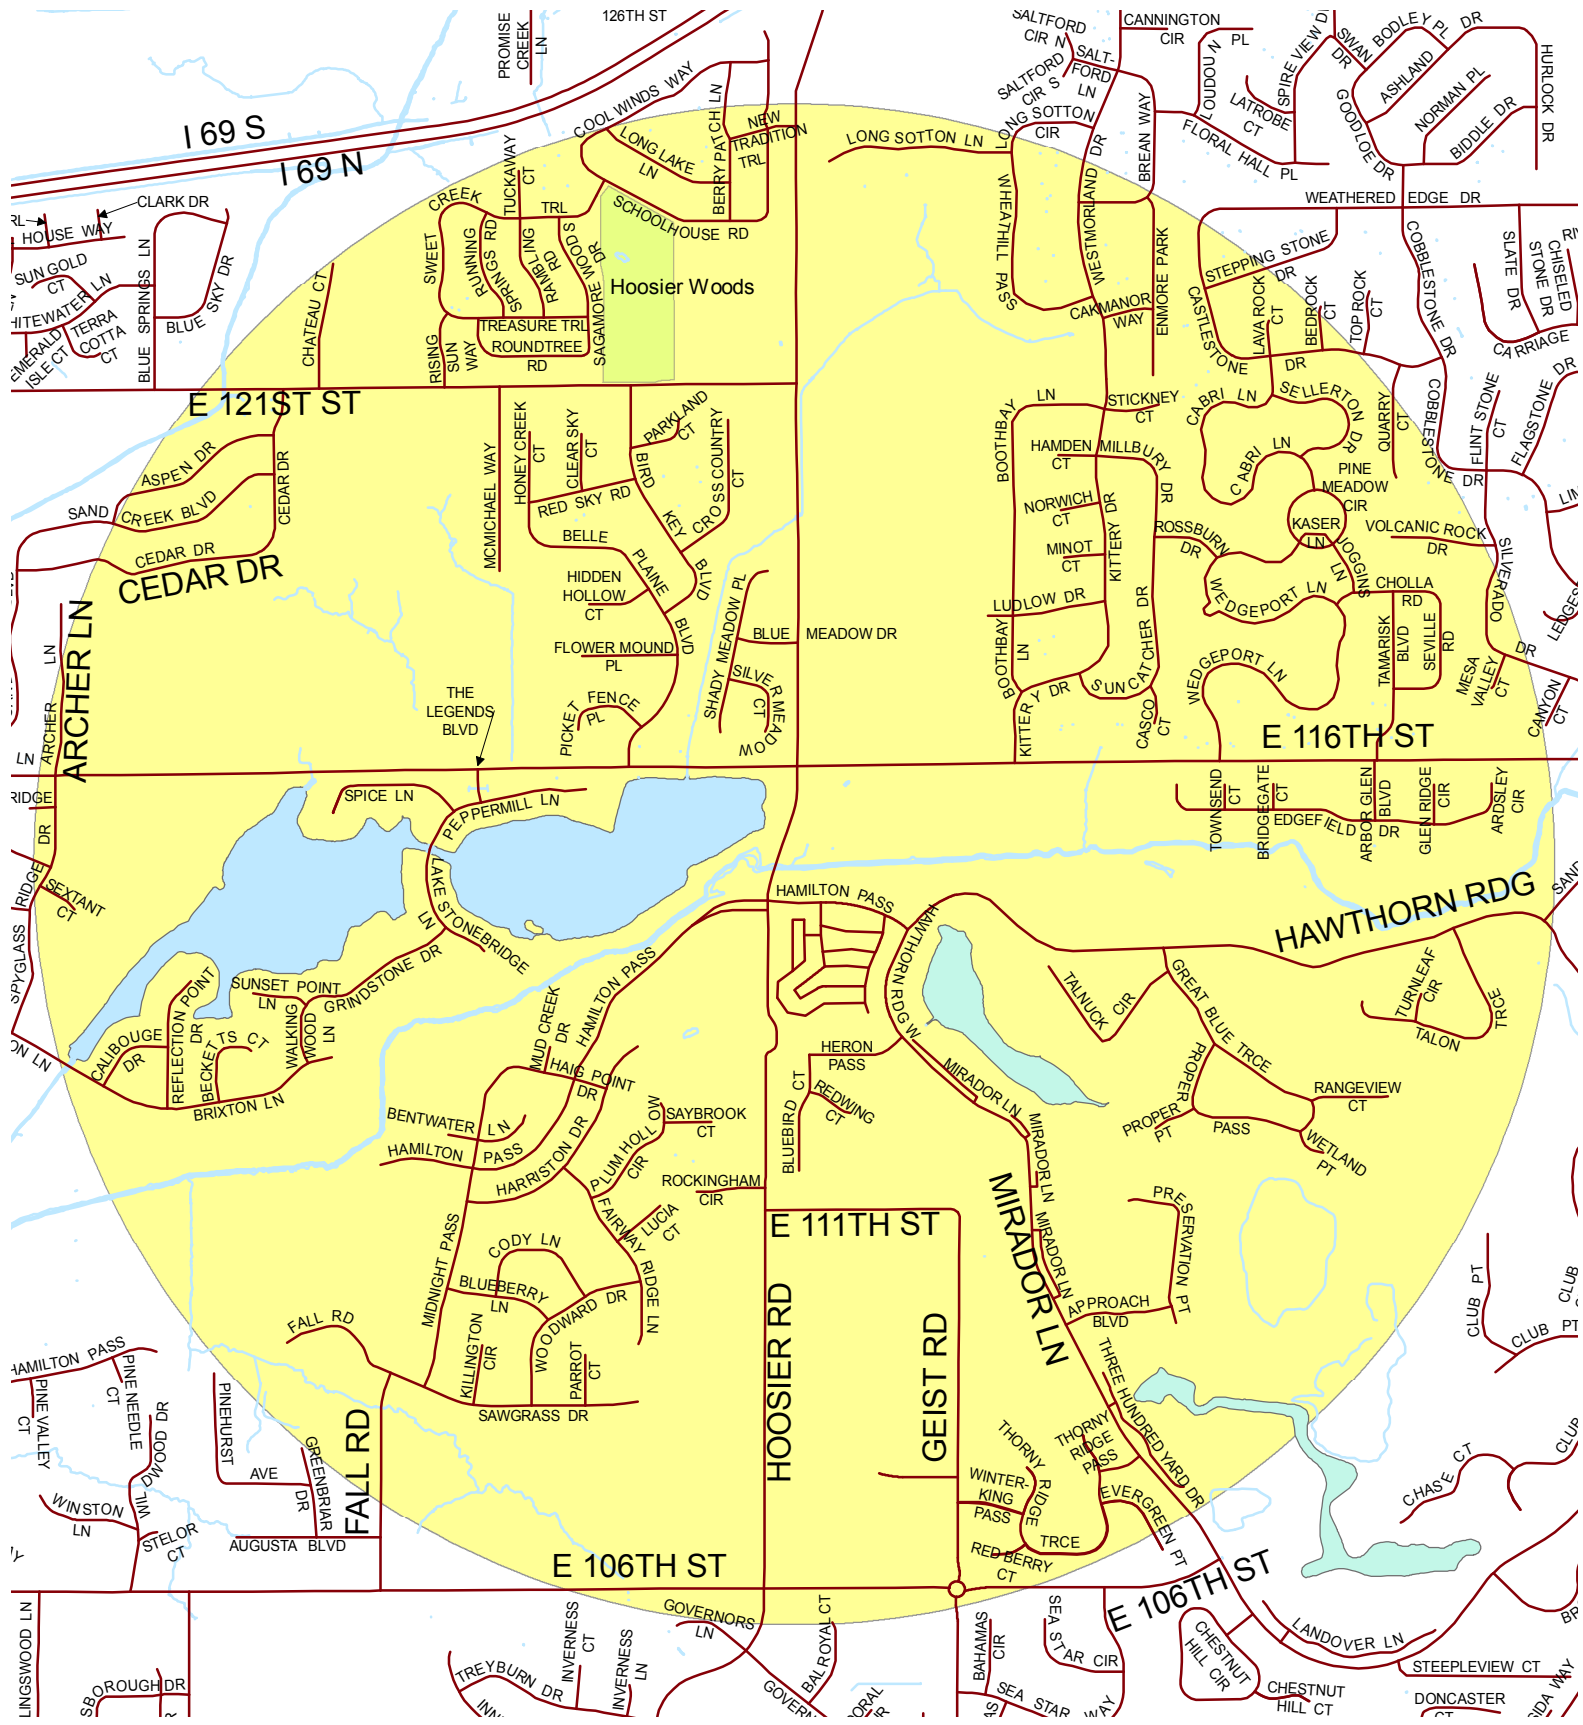

Hamilton Proper Park Spray Area

In the event of inclement weather (high winds or precipitation)
individual routes will be rescheduled for the following business day.