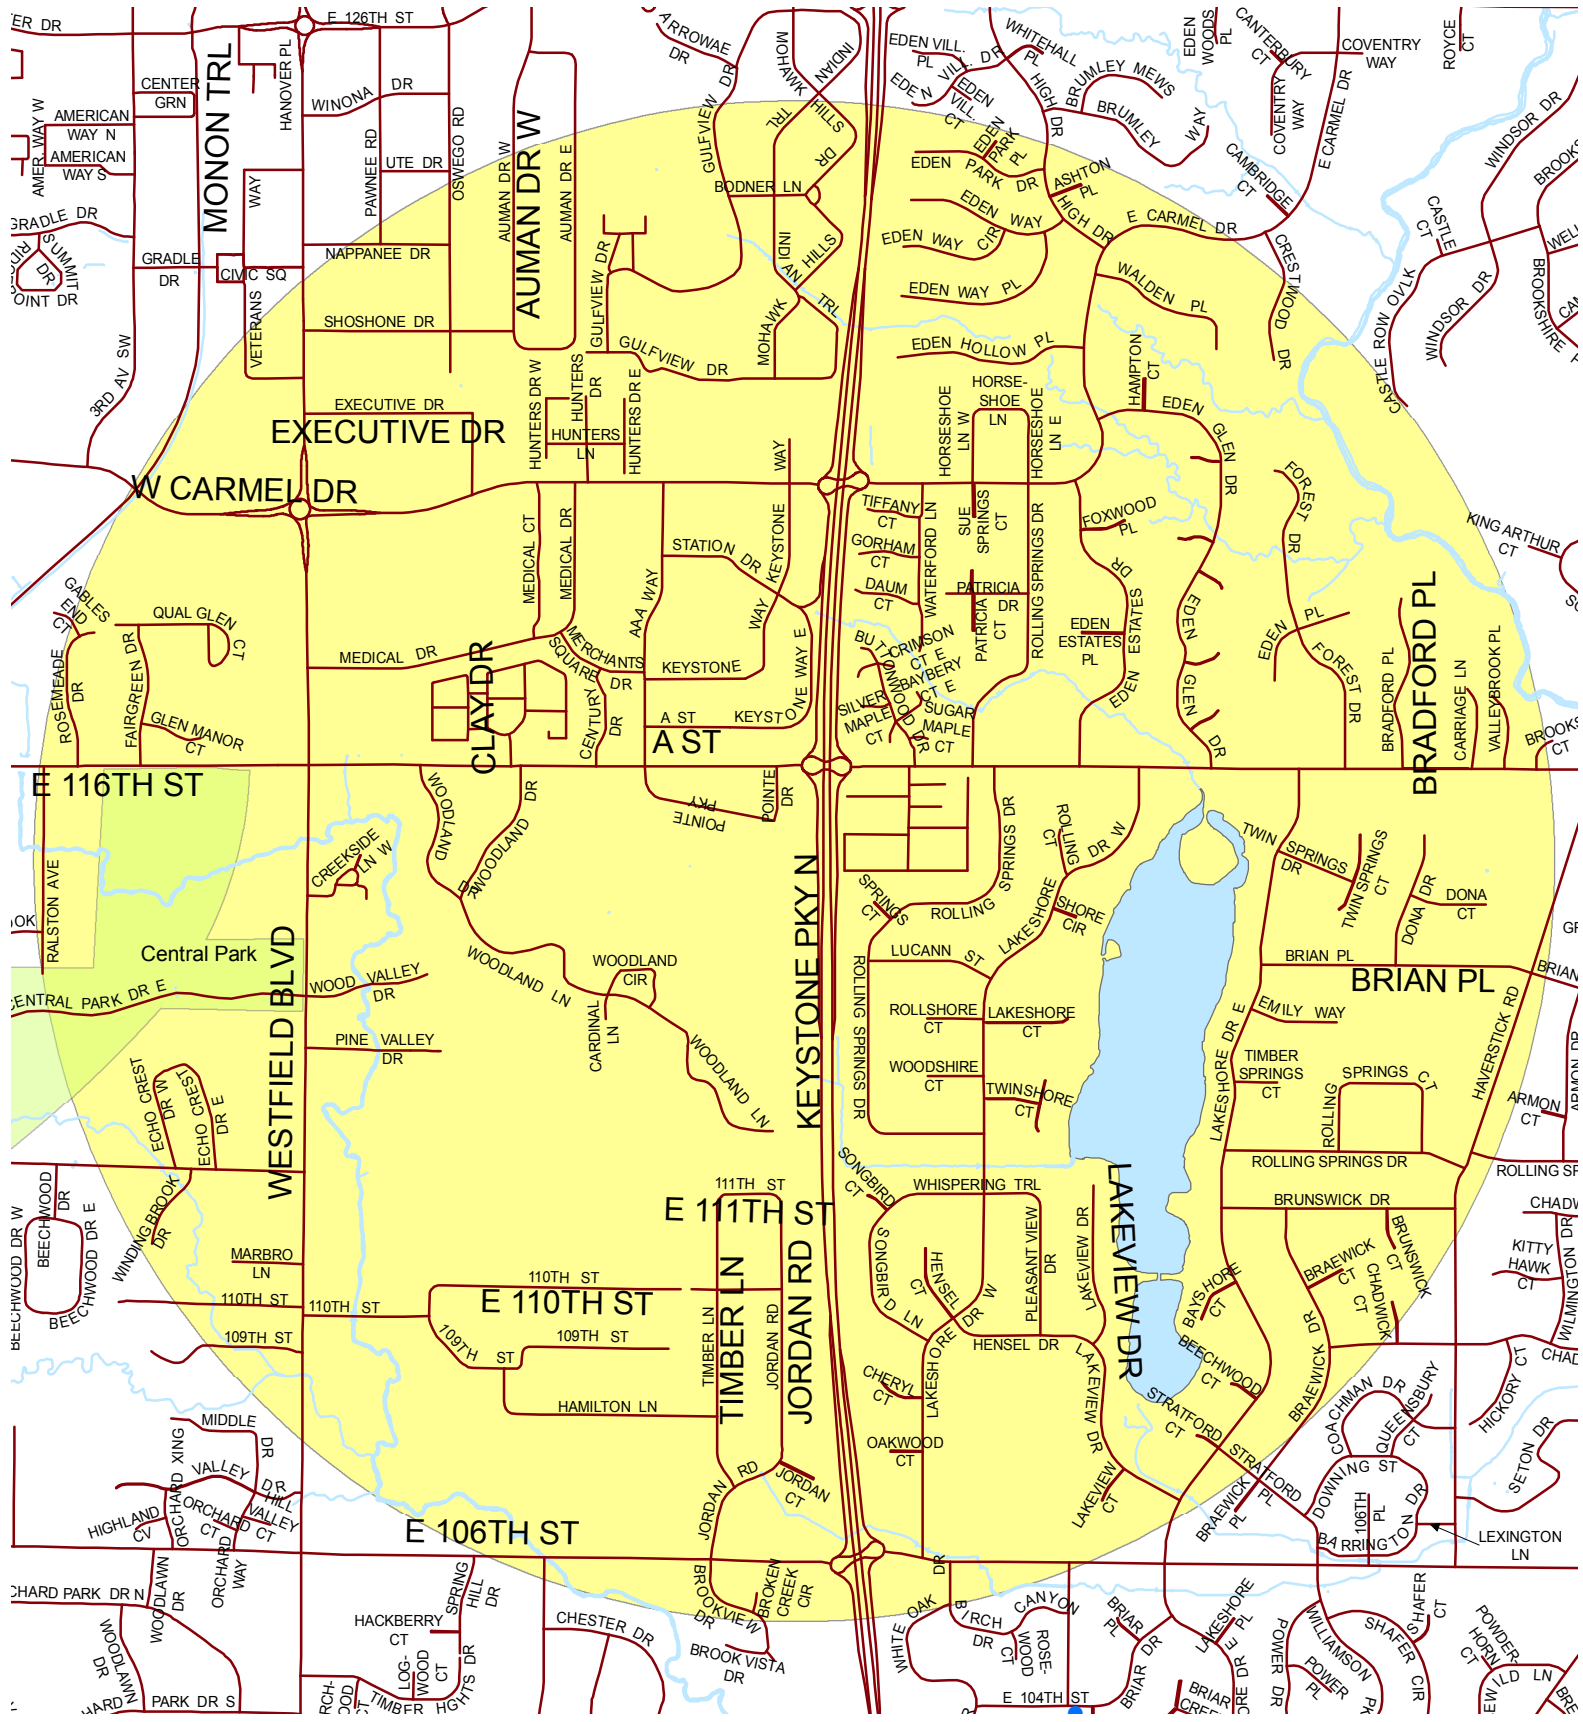

116th & Keystone Spray Area

In the event of inclement weather (high winds or precipitation) individual routes will be rescheduled for the following business day.